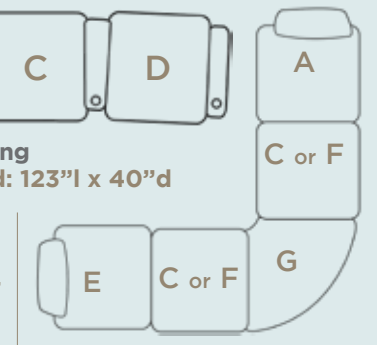

MIX AND MATCH PIECES TO FIT YOUR NEEDS AND YOUR ROOM

Sofa
wall space needed: 82"l x 40"d

Loveseat
wall space needed: 60"l x 40"d

Stand Alone Recliner

Work Station Seating
wall space needed: 142"l x 40"d

Family Style Seating
wall space needed: 123"l x 40"d

Home Theater Seating
wall space needed: 133"l x 40"d

Sectional Seating
wall space needed: 94" x 94"l x 40"d

MIX & MATCH FROM THESE PIECES

- A. LAF SEAT: Finished Arm
L10-910121-M Barcelona Saddle
L10-890121-M Lisbon Cafe
30"w x 41"h x 40"d
- B. LAF SEAT: Unfinished Arm
(dashes illustrate unfinished arm)
L10-910122-M Barcelona Saddle
L10-890122-M Lisbon Cafe
32"w x 41"h x 40"d
- C. ARMLESS SECTION: w/ Motor
L10-910120-M Barcelona Saddle
L10-890120-M Lisbon Cafe
22"w x 41"h x 40"d
- D. 2 ARM SEAT: Finished Outside
(dashes illustrate unfinished arm)
L10-910123-M Barcelona Saddle
L10-890123-M Lisbon Cafe
39"w x 41"h x 40"d

- E. RAF SEAT: Finished Arm
L10-910128-M Barcelona Saddle
L10-890128-M Lisbon Cafe
30"w x 41"h x 40"d
- F. ARMLESS SECTION: Stationary
L10-910131 Barcelona Saddle
L10-890131 Lisbon Cafe
24"w x 41"h x 40"d
- G. Curved Corner: Stationary
L10-910132 Barcelona Saddle
L10-890132 Lisbon Cafe
48"w x 41"h x 48"d
- H. *Liv360* WEDGE: w/ 2 Fold Out Tables
L10-910130-M Barcelona Saddle
L10-890130-M Lisbon Cafe
19"w x 37"h x 40"d

- I. STORAGE WEDGE: w/ Wooden Cup Holders
L10-910127 Barcelona Saddle
L10-890127 Lisbon Cafe
18"w x 34"h x 40"d
- R. Stand Alone Recliner
L10-910151-M Barcelona Saddle
L10-890151-M Lisbon Cafe
38"w x 41"h x 40"d