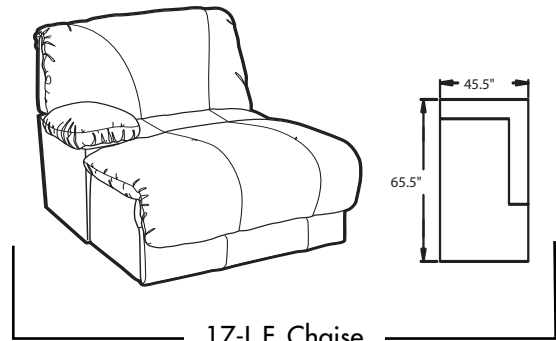

- **PowerRecline®** - Effortlessly recline to your favorite position with hidden button between the seat and arm.
- **Sleeper** - Innerspring mattress pulls out easily for a comfortable night's sleep.
- **CMAX Chaise** - An innovative construction of foam and fiber layers that provides continuous, head-to-toe support when reclined.
- **EasyOff Backs** - Removable back for easier delivery and moving from room to room.
- **TouchMotionII®** - Easily reclines at the touch of a button.
- **Wallaway®** - Fully reclines inches away from the wall, allowing greater decorating flexibility and more efficient use of space.

12-Armless

50, A50-Chair & 1/2

G13-Corner Seat

17-L.F. Chaise
18-R.F. Chaise

5R-R.F. Chair & 1/2
5L-L.F. Chair & 1/2
A5R-R.F. Power Chair & 1/2
A5L-L.F. Power Chair & 1/2

L496-75 L.F. Sleeper
R496-75 R.F. Sleeper