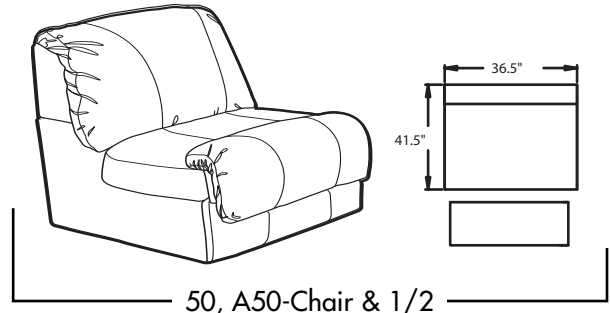

- **PowerRecline®** - Effortlessly recline to your favorite position with hidden button between the seat and arm.
- **Sleeper** - Innerspring mattress pulls out easily for a comfortable night's sleep.
- **CMAX Chaise** - An innovative construction of foam and fiber layers that provides continuous, head-to-toe support when reclined.
- **EasyOff Backs** - Removable back for easier delivery and moving from room to room.
- **TouchMotionII®** - Easily reclines at the touch of a button.
- **Wallaway®** - Fully reclines inches away from the wall, allowing greater decorating flexibility and more efficient use of space.

12-Armless

50, A50-Chair & 1/2

G13-Corner Seat

17-L.F. Chaise
18-R.F. Chaise

5R-R.F. Chair & 1/2
5L-L.F. Chair & 1/2
A5R-R.F. Power Chair & 1/2
A5L-L.F. Power Chair & 1/2

L496-75 L.F. Sleeper
R496-75 R.F. Sleeper