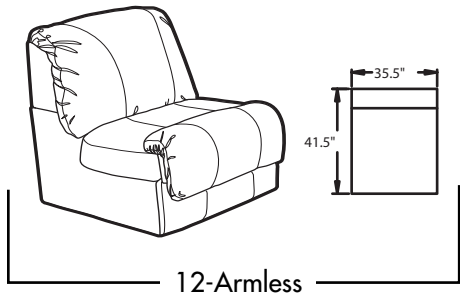

- **PowerRecline®** - Effortlessly recline to your favorite position with hidden button between the seat and arm.
- **Sleeper** - Innerspring mattress pulls out easily for a comfortable night's sleep.
- **CMAX Chaise** - An innovative construction of foam and fiber layers that provides continuous, head-to-toe support when reclined.
- **EasyOff Backs** - Removable back for easier delivery and moving from room to room.
- **TouchMotionII®** - Easily reclines at the touch of a button.
- **Wallaway®** - Fully reclines inches away from the wall, allowing greater decorating flexibility and more efficient use of space.

12-Armless

50, A50-Chair & 1/2

G13-Corner Seat

17-L.F. Chaise
18-R.F. Chaise

5R-R.F. Chair & 1/2
5L-L.F. Chair & 1/2
A5R-R.F. Power Chair & 1/2
A5L-L.F. Power Chair & 1/2

L496-75 L.F. Sleeper
R496-75 R.F. Sleeper