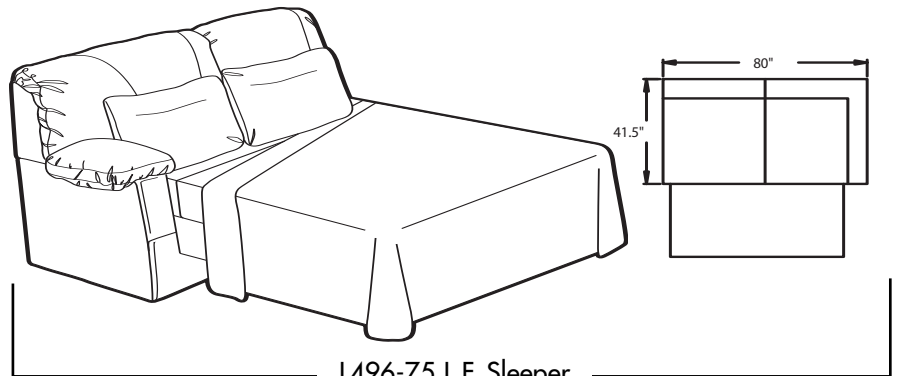

- **PowerRecline®** - Effortlessly recline to your favorite position with hidden button between the seat and arm.
- **Sleeper** - Innerspring mattress pulls out easily for a comfortable night's sleep.
- **CMAX Chaise** - An innovative construction of foam and fiber layers that provides continuous, head-to-toe support when reclined.
- **EasyOff Backs** - Removable back for easier delivery and moving from room to room.
- **TouchMotionII®** - Easily reclines at the touch of a button.
- **Wallaway®** - Fully reclines inches away from the wall, allowing greater decorating flexibility and more efficient use of space.

12-Armless

50, A50-Chair & 1/2

G13-Corner Seat

17-L.F. Chaise
18-R.F. Chaise

5R-R.F. Chair & 1/2
5L-L.F. Chair & 1/2
A5R-R.F. Power Chair & 1/2
A5L-L.F. Power Chair & 1/2

L496-75 L.F. Sleeper
R496-75 R.F. Sleeper