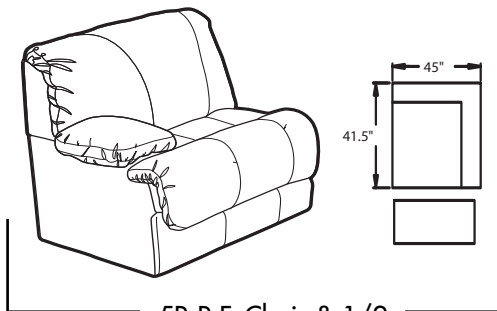

- **PowerRecline®** - Effortlessly recline to your favorite position with hidden button between the seat and arm.
- **Sleeper** - Innerspring mattress pulls out easily for a comfortable night's sleep.
- **CMAX Chaise** - An innovative construction of foam and fiber layers that provides continuous, head-to-toe support when reclined.
- **EasyOff Backs** - Removable back for easier delivery and moving from room to room.
- **TouchMotionII®** - Easily reclines at the touch of a button.
- **Wallaway®** - Fully reclines inches away from the wall, allowing greater decorating flexibility and more efficient use of space.

12-Armless

50, A50-Chair & 1/2

G13-Corner Seat

17-L.F. Chaise
18-R.F. Chaise

5R-R.F. Chair & 1/2
5L-L.F. Chair & 1/2
A5R-R.F. Power Chair & 1/2
A5L-L.F. Power Chair & 1/2

L496-75 L.F. Sleeper
R496-75 R.F. Sleeper