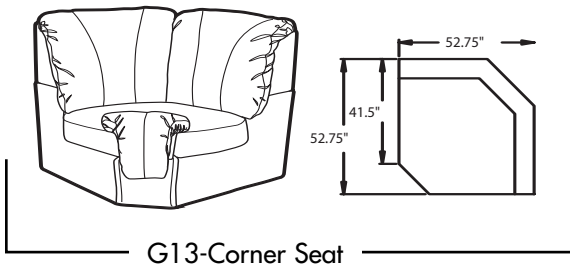

- **PowerRecline®** - Effortlessly recline to your favorite position with hidden button between the seat and arm.
- **Sleeper** - Innerspring mattress pulls out easily for a comfortable night's sleep.
- **CMAX Chaise** - An innovative construction of foam and fiber layers that provides continuous, head-to-toe support when reclined.
- **EasyOff Backs** - Removable back for easier delivery and moving from room to room.
- **TouchMotionII®** - Easily reclines at the touch of a button.
- **Wallaway®** - Fully reclines inches away from the wall, allowing greater decorating flexibility and more efficient use of space.

12-Armless

50, A50-Chair & 1/2

G13-Corner Seat

17-L.F. Chaise
18-R.F. Chaise

5R-R.F. Chair & 1/2
5L-L.F. Chair & 1/2
A5R-R.F. Power Chair & 1/2
A5L-L.F. Power Chair & 1/2

L496-75 L.F. Sleeper
R496-75 R.F. Sleeper